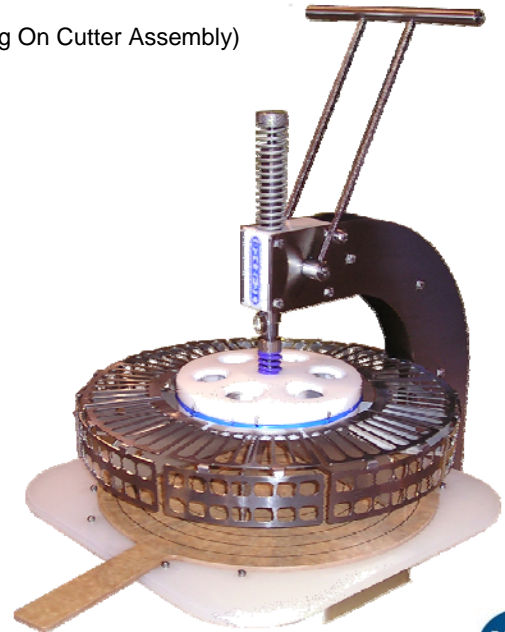

Specifications subject to change without notice. Information contained in this document for reference use only.

QUANTUM TECHNICAL SERVICES, INC.

9524 W GULFSTREAM ROAD FRANKFORT IL 60423 PHONE (888) 464-1540 FAX (815) 464-1541

www.q-t-s.com