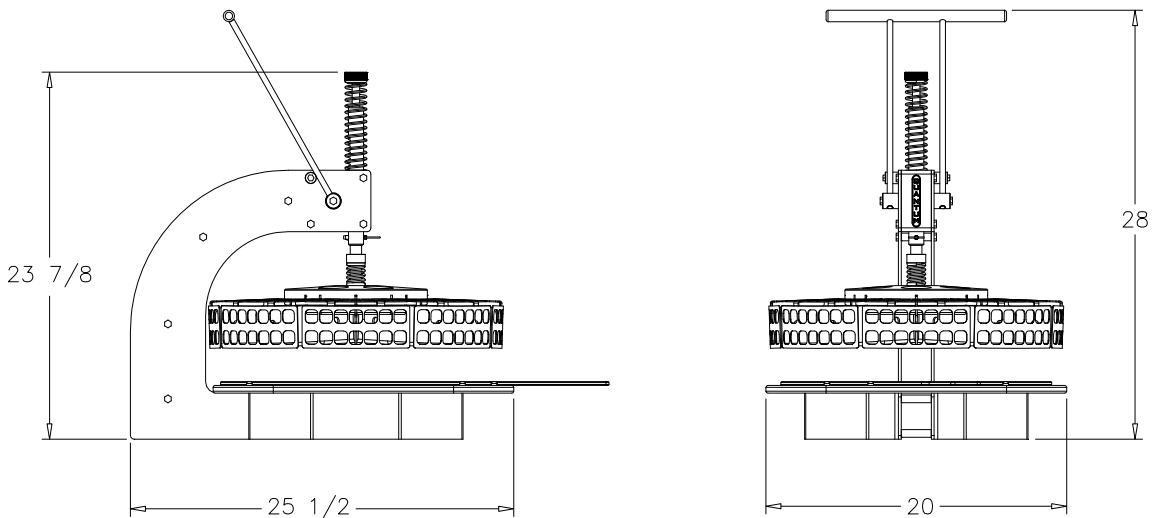

Specifications subject to change without notice. Information contained in this document for reference use only.

QUANTUM TECHNICAL SERVICES, INC.

9524 W GULFSTREAM ROAD FRANKFORT IL 60423 PHONE (888) 464-1540 FAX (815) 464-1541

www.q-t-s.com